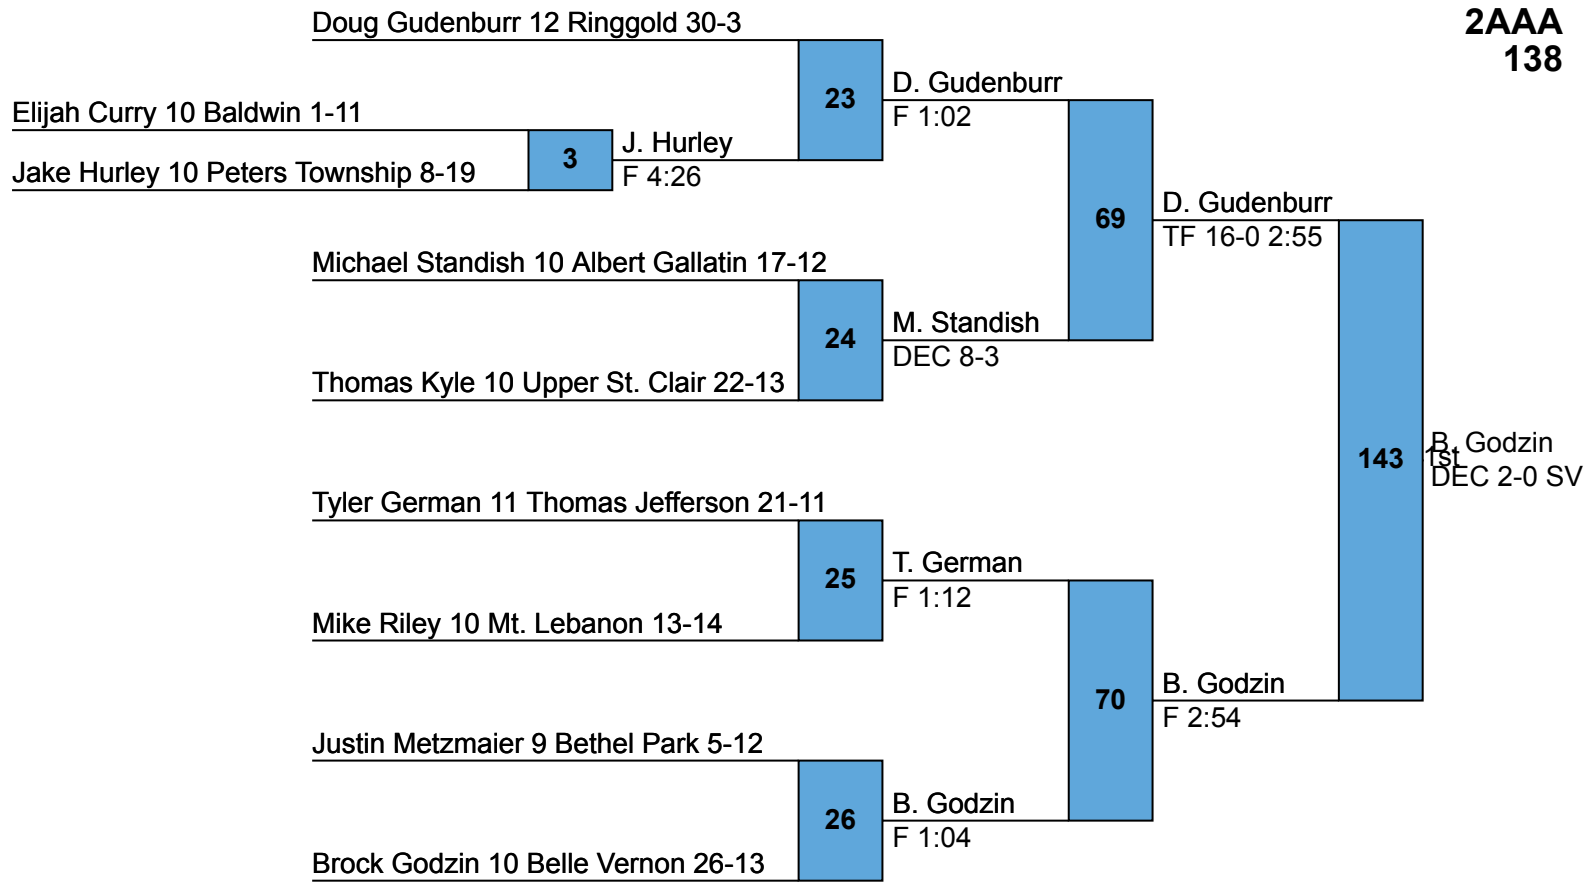

138

H. Milligan
3rd
DEC 8-3

L107 P. Reed **139** I. Armbruster
5th

L108 I. Armbruster **139** I. Armbruster
F 3:00

PIAA AAA District VII Section II

2AAA

138

Lawrence Schrott 12 West Mifflin 24-5